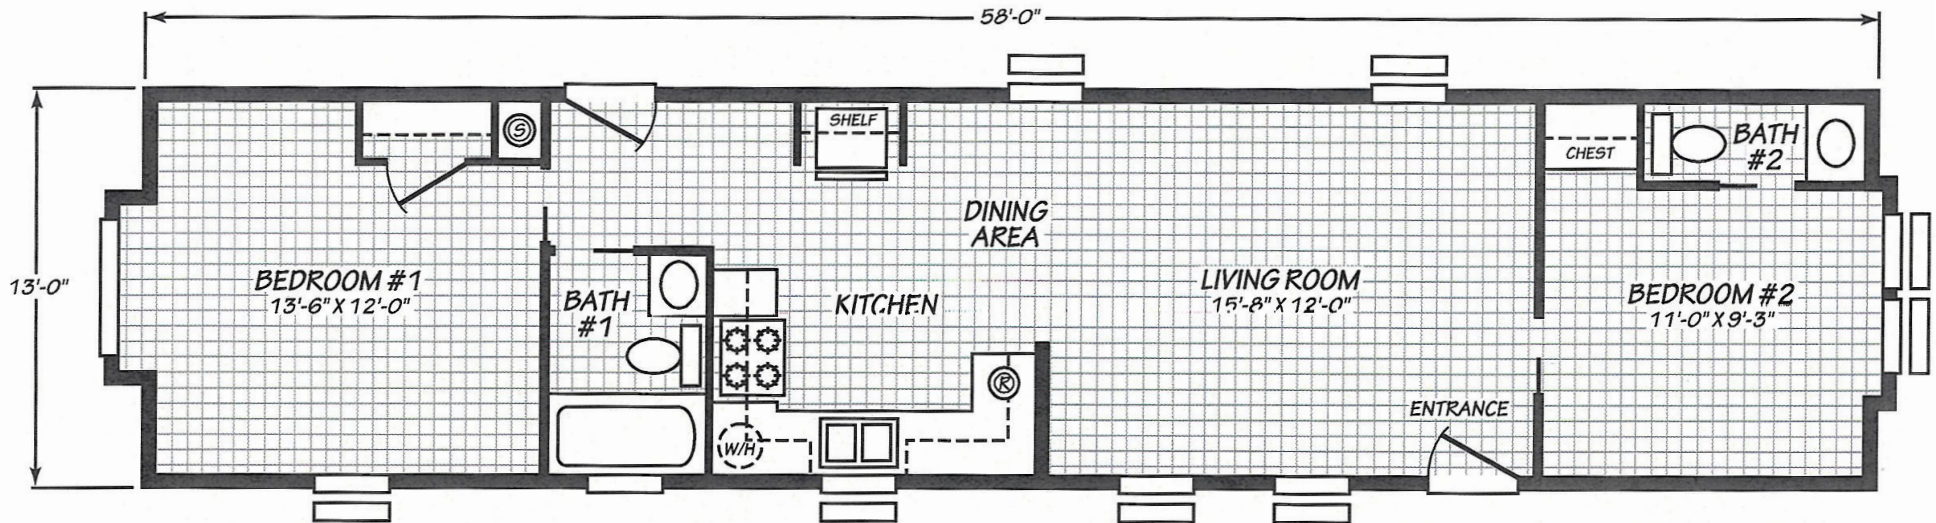

# Yates

Falcon Series

749 SQ. FT. (Approximate) 2 Bedroom, 1.5 Bath

Last Updated: 11-6-25

**FACTORY EXPO HOME CENTERS**  
931 NW 37th Ave.  
Ocala, Florida 34475

**CE.ParkModelsDirect.com | 1-800-965-7521**