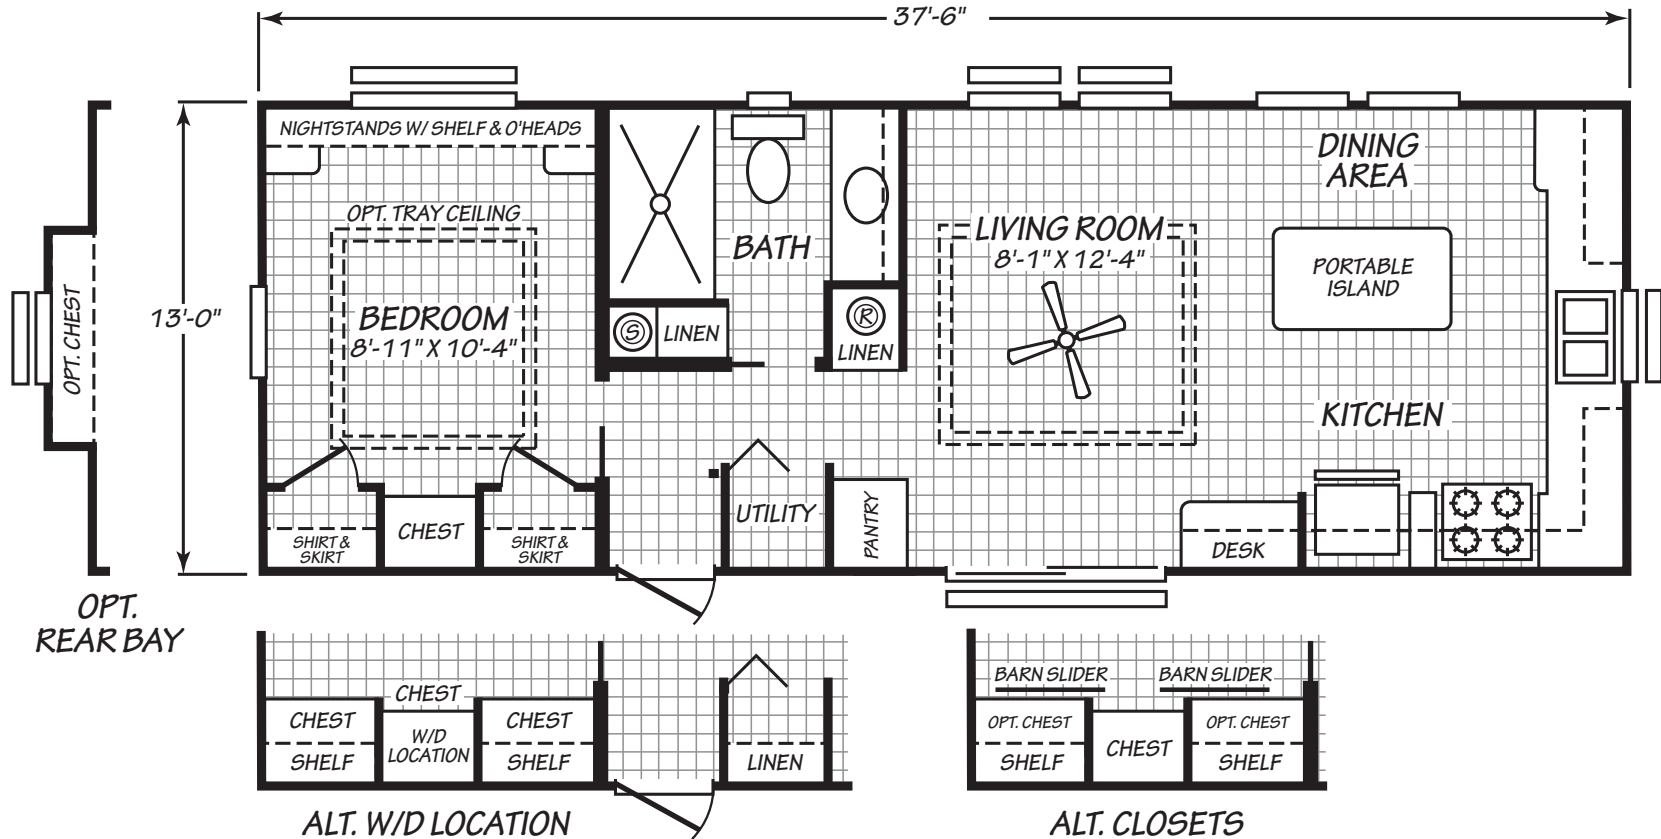

Winegard

Hawk Elite Series

493 SQ. FT. (Approximate) 1 Bedroom, 1 Bath

Last Updated: 4-15-22

FACTORY EXPO HOME CENTERS
 931 NW 37th Ave.
 Ocala, Florida 34475

MHFactoryDirect.com | 1-800-965-7521

IMPORTANT: Alta Cima Corp reserves the right to modify, cancel or substitute products or features of this event at any time without prior notice or obligation. Pictures and other promotional materials are representative and may depict or contain floor plans, square footages, elevations, options, upgrades, extra design features, decorations, floor coverings, specialty light fixtures, custom paint and wall coverings, window treatments, landscaping, sound and alarm systems, furnishings, appliances, and other designer/decorator features and amenities that are not included as part of the home and/or may not be available at all locations. Home, pricing and community information is subject to change, and homes to prior sale, at any time without notice or obligation. ©2020 Alta Cima Corp. All rights reserved.