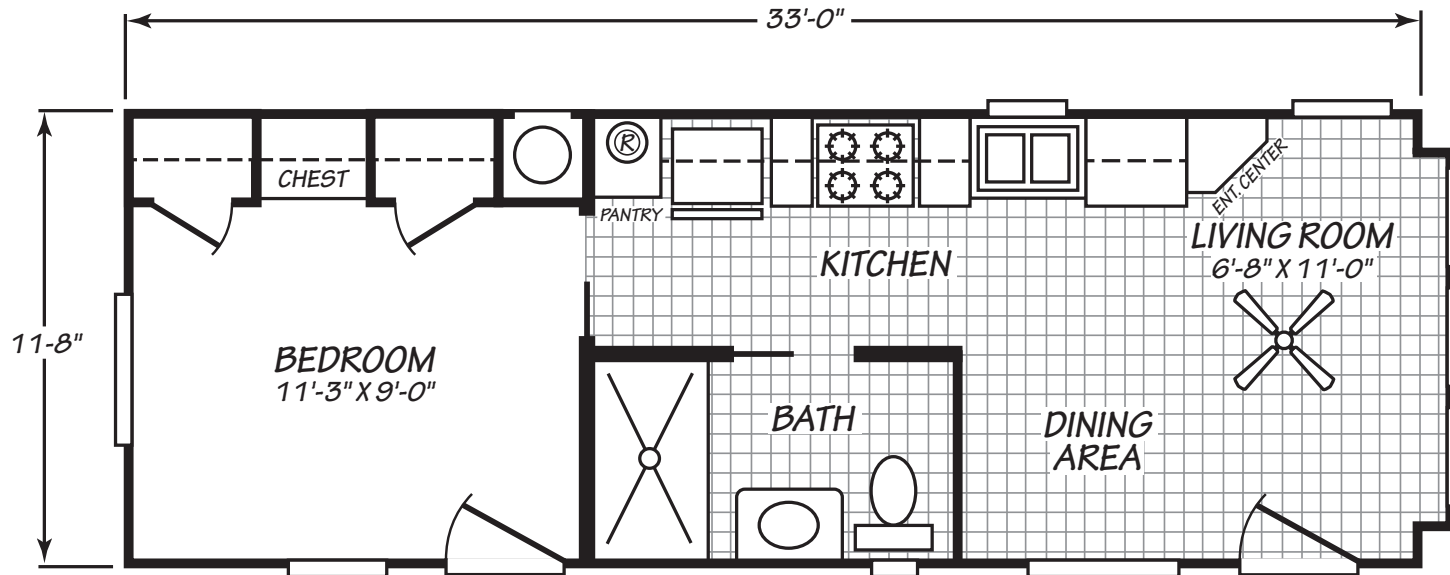

Rashford

Eagle Non-Loft Series

399 SQ. FT. (Approximate) 1 Bedroom, 1 Bath

Last Updated: 6-20-23

FACTORY EXPO HOME CENTERS
931 NW 37th Ave.
Ocala, Florida 34475

CE.ParkModelsDirect.com | 1-800-965-7521

IMPORTANT: Alta Cima Corp reserves the right to modify, cancel or substitute products or features of this event at any time without prior notice or obligation. Pictures and other promotional materials are representative and may depict or contain floor plans, square footages, elevations, options, upgrades, extra design features, decorations, floor coverings, specialty light fixtures, custom paint and wall coverings, window treatments, landscaping, sound and alarm systems, furnishings, appliances, and other designer/decorator features and amenities that are not included as part of the home and/or may not be available at all locations. Home, pricing and community information is subject to change, and homes to prior sale, at any time without notice or obligation. ©2020 Alta Cima Corp. All rights reserved.