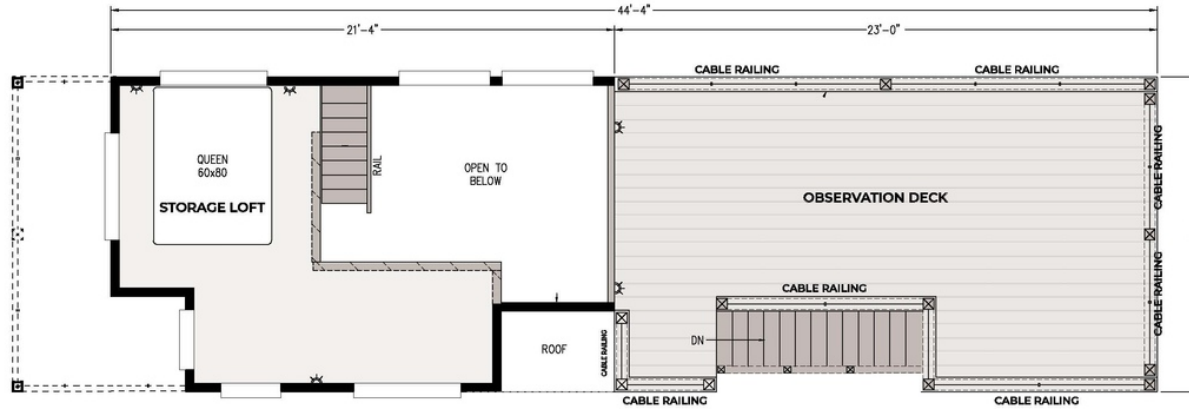

Mooreland

Seashore Cottage Series (ANSI)

399 SQ. FT. (Approximate) 1 Bedroom, 1 Bath

Last Updated: 5-19-26

FACTORY EXPO HOME CENTERS
931 NW 37th Ave.
Ocala, Florida 34475

CE.ParkModelsDirect.com | 1-800-965-7521