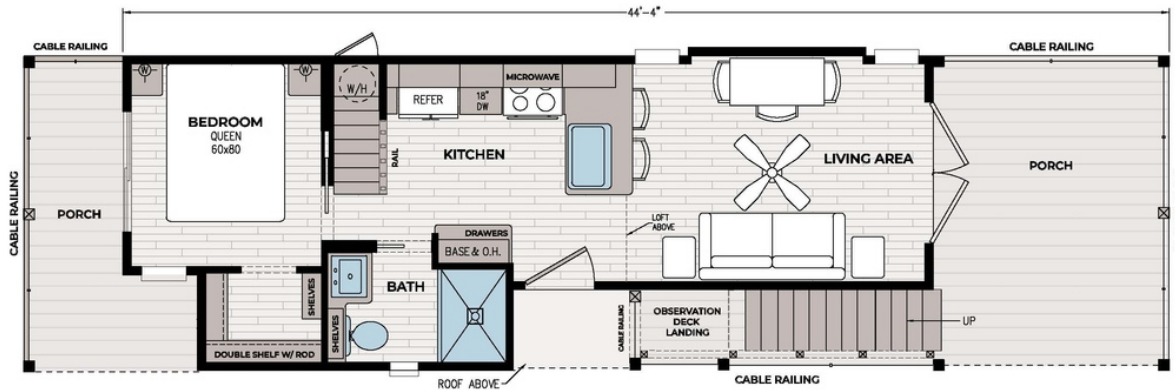

Mooreland

Seashore Cottage Series (ANSI)

399 SQ. FT. (Approximate) 1 Bedroom, 1 Bath

Last Updated: 5-19-26

FACTORY EXPO HOME CENTERS
931 NW 37th Ave.
Ocala, Florida 34475

CE.ParkModelsDirect.com | 1-800-965-7521