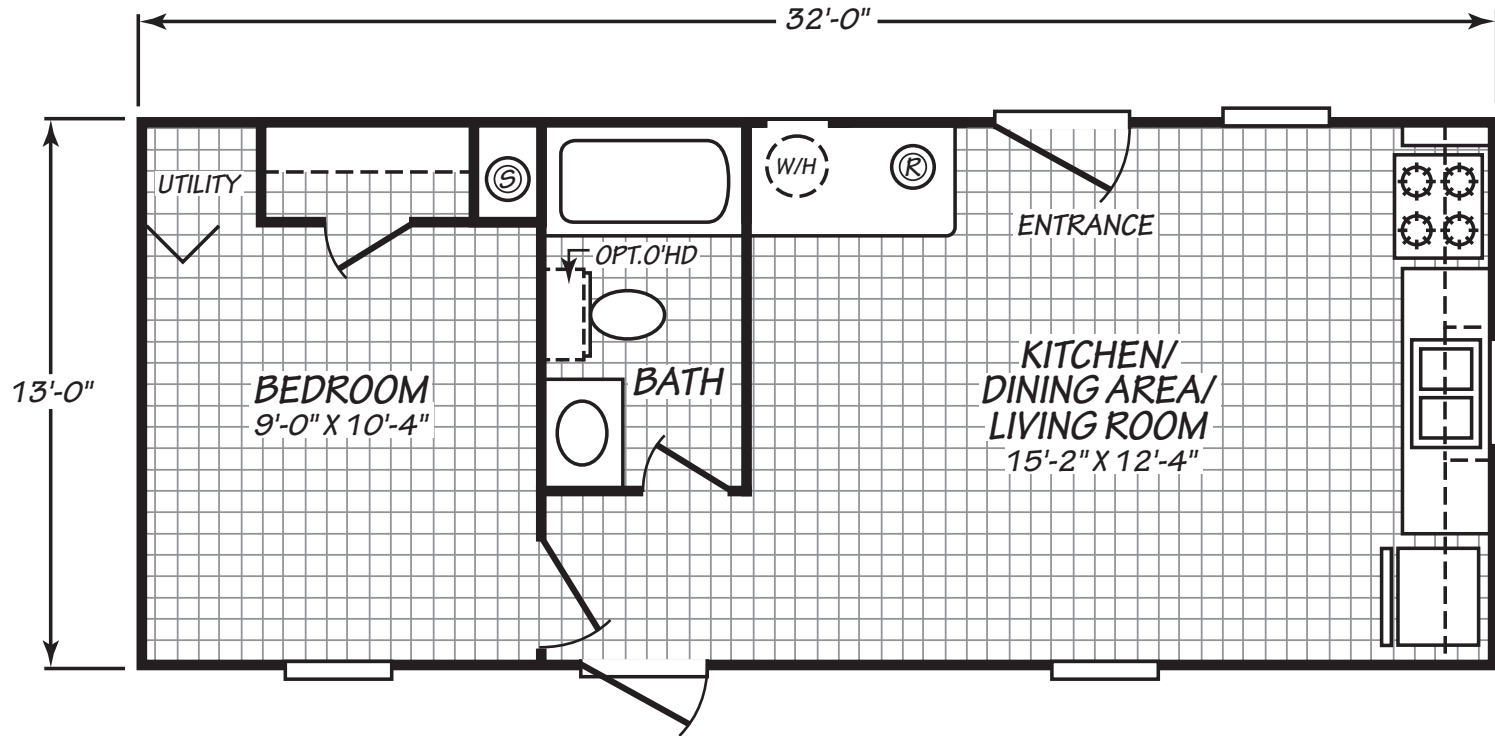

Micro

Thrifty Series

416 SQ. FT. (Approximate) 1 Bedroom, 1 Bath

Last Updated: 4-22-22

*Special Value Home, Limit 1 per customer.

FACTORY EXPO HOME CENTERS
931 NW 37th Ave.
Ocala, Florida 34475

MHFactoryDirect.com | 1-800-965-7521