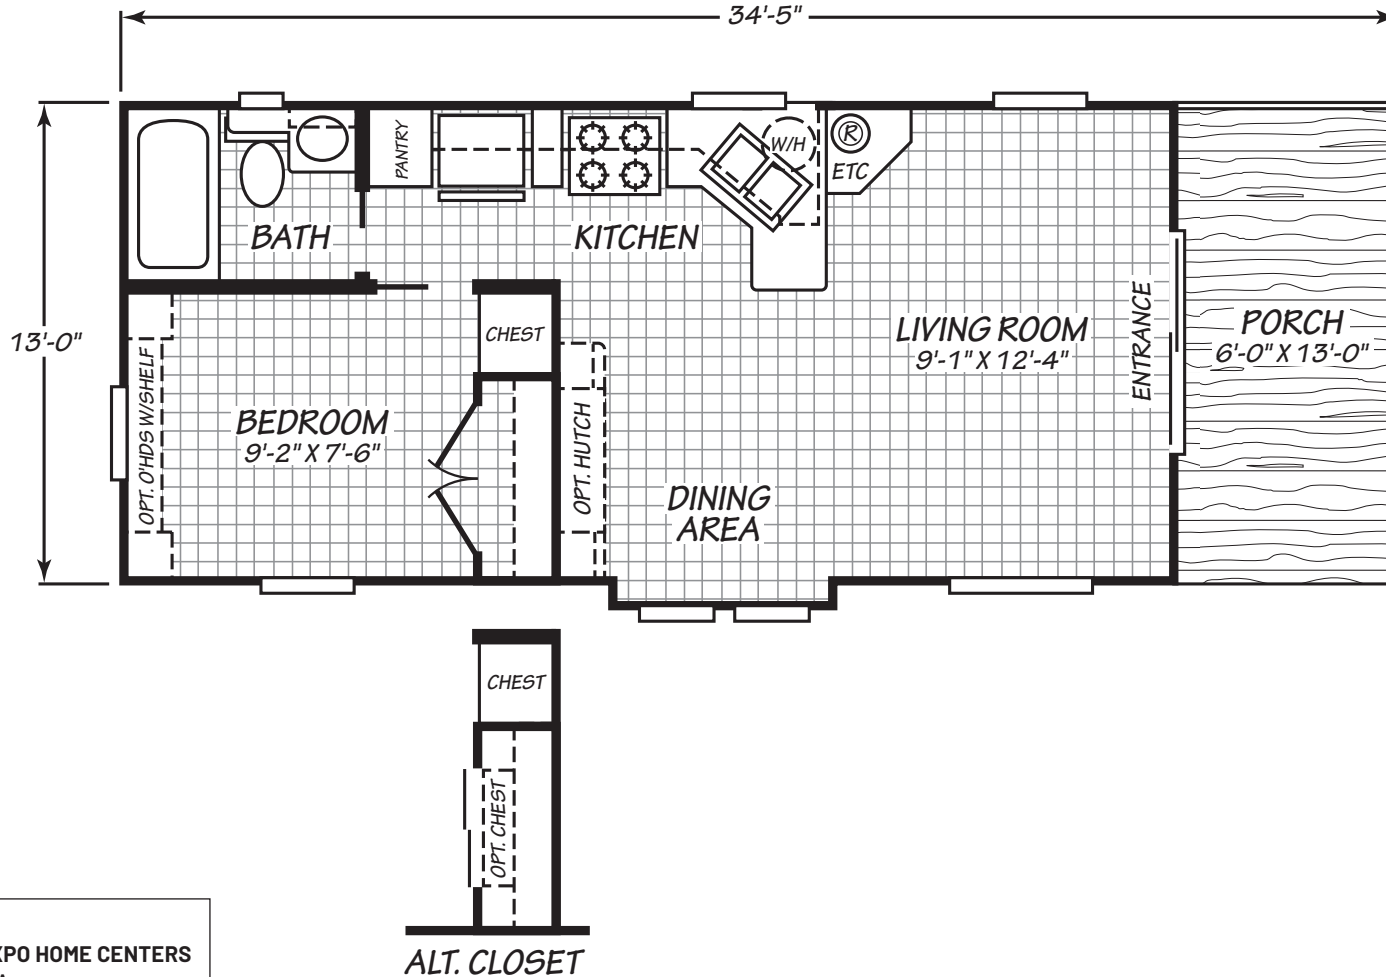

Laverne

Eagle Non-Loft Series

395 SQ. FT. (Approximate) 1 Bedroom, 1 Bath

Last Updated: 6-20-23

FACTORY EXPO HOME CENTERS
 931 NW 37th Ave.
 Ocala, Florida 34475

CE.ParkModelsDirect.com | 1-800-965-7521

IMPORTANT: Alta Cima Corp reserves the right to modify, cancel or substitute products or features of this event at any time without prior notice or obligation. Pictures and other promotional materials are representative and may depict or contain floor plans, square footages, elevations, options, upgrades, extra design features, decorations, floor coverings, specialty light fixtures, custom paint and wall coverings, window treatments, landscaping, sound and alarm systems, furnishings, appliances, and other designer/decorator features and amenities that are not included as part of the home and/or may not be available at all locations. Home, pricing and community information is subject to change, and homes to prior sale, at any time without notice or obligation. ©2020 Alta Cima Corp. All rights reserved.