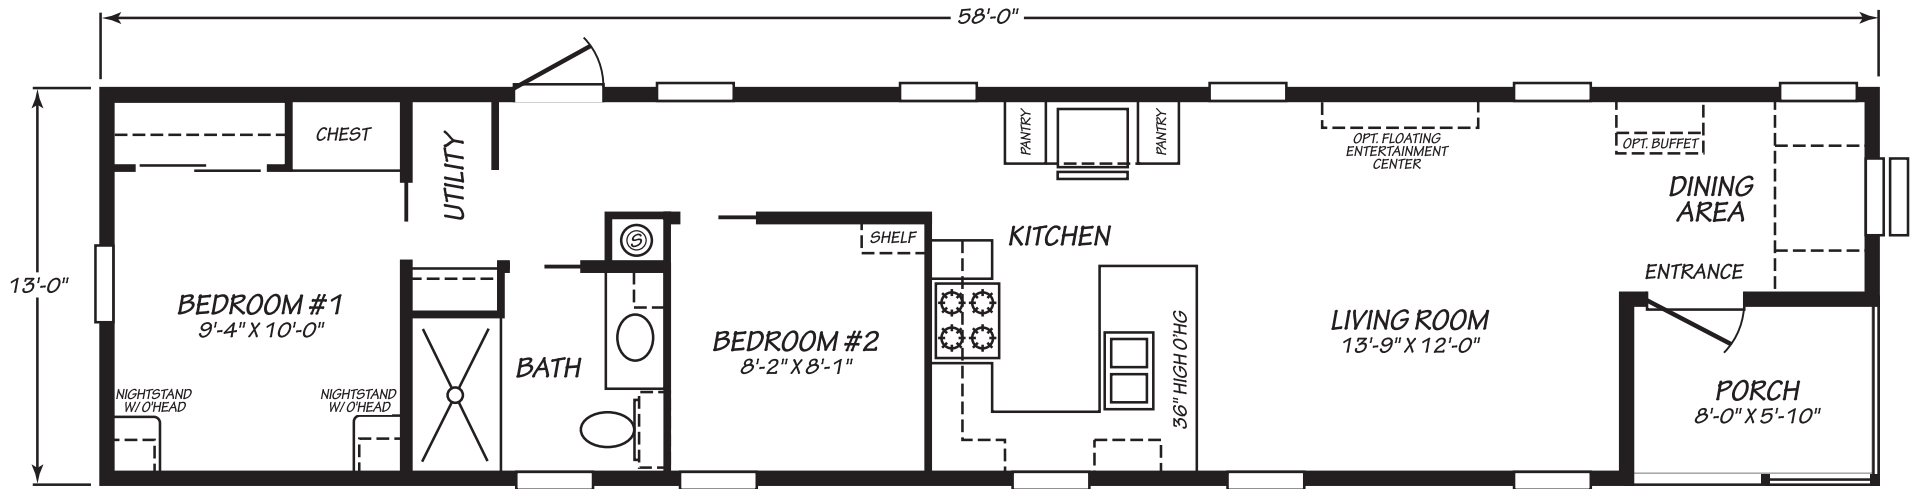

# Koleda

Falcon Series

754 SQ. FT. (Approximate) 2 Bedroom, 1 Bath

Last Updated: 6-13-24

**FACTORY EXPO HOME CENTERS**  
 931 NW 37th Ave.  
 Ocala, Florida 34475

**CE.ParkModelsDirect.com | 1-800-965-7521**