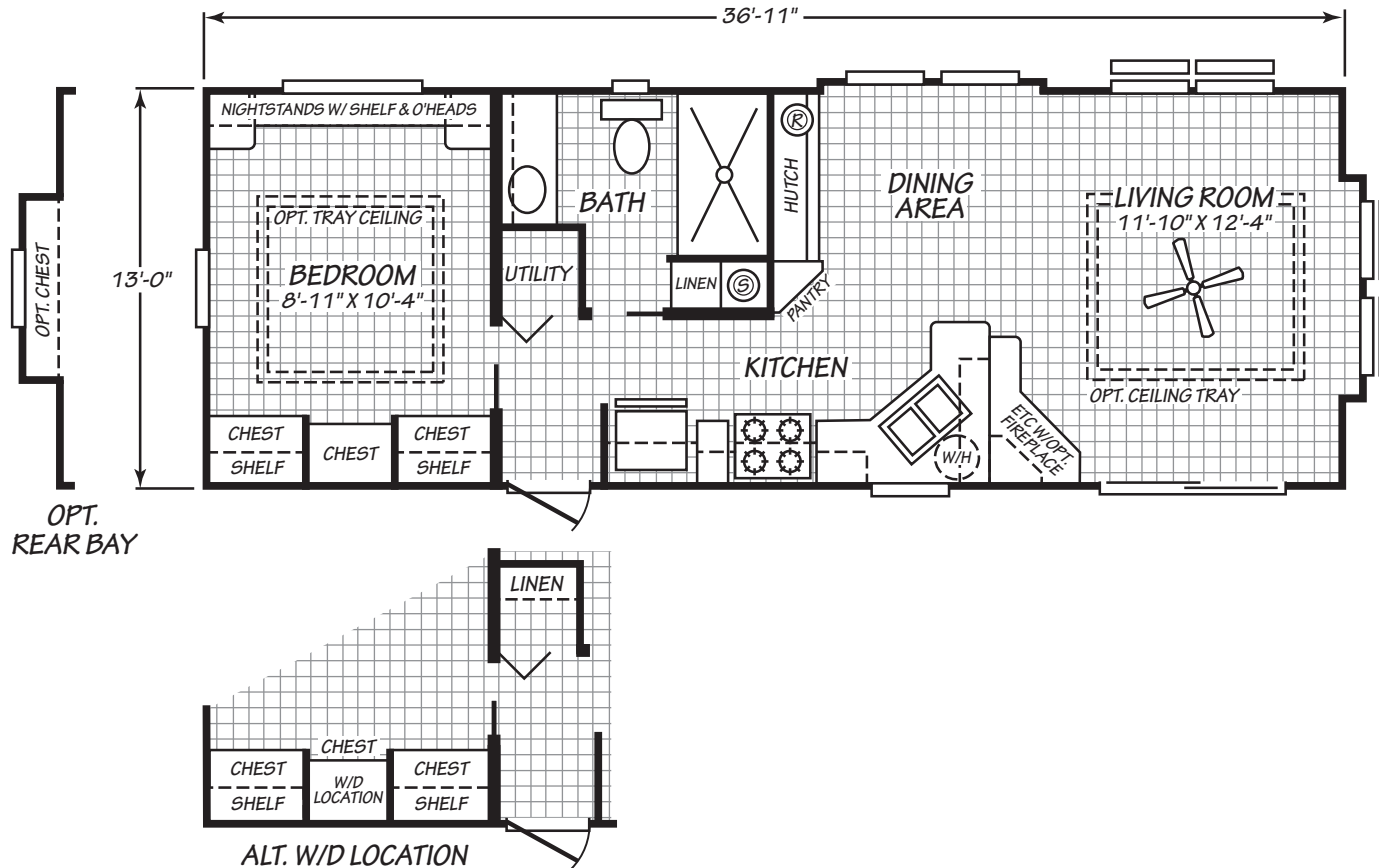

Kendale

Hawk Elite Series

493 SQ. FT. (Approximate) 1 Bedroom, 1 Bath

Last Updated: 4-15-22

FACTORY EXPO HOME CENTERS
 931 NW 37th Ave.
 Ocala, Florida 34475

MHFactoryDirect.com | 1-800-965-7521

IMPORTANT: Alta Cima Corp reserves the right to modify, cancel or substitute products or features of this event at any time without prior notice or obligation. Pictures and other promotional materials are representative and may depict or contain floor plans, square footages, elevations, options, upgrades, extra design features, decorations, floor coverings, specialty light fixtures, custom paint and wall coverings, window treatments, landscaping, sound and alarm systems, furnishings, appliances, and other designer/decorator features and amenities that are not included as part of the home and/or may not be available at all locations. Home, pricing and community information is subject to change, and homes to prior sale, at any time without notice or obligation. ©2020 Alta Cima Corp. All rights reserved.