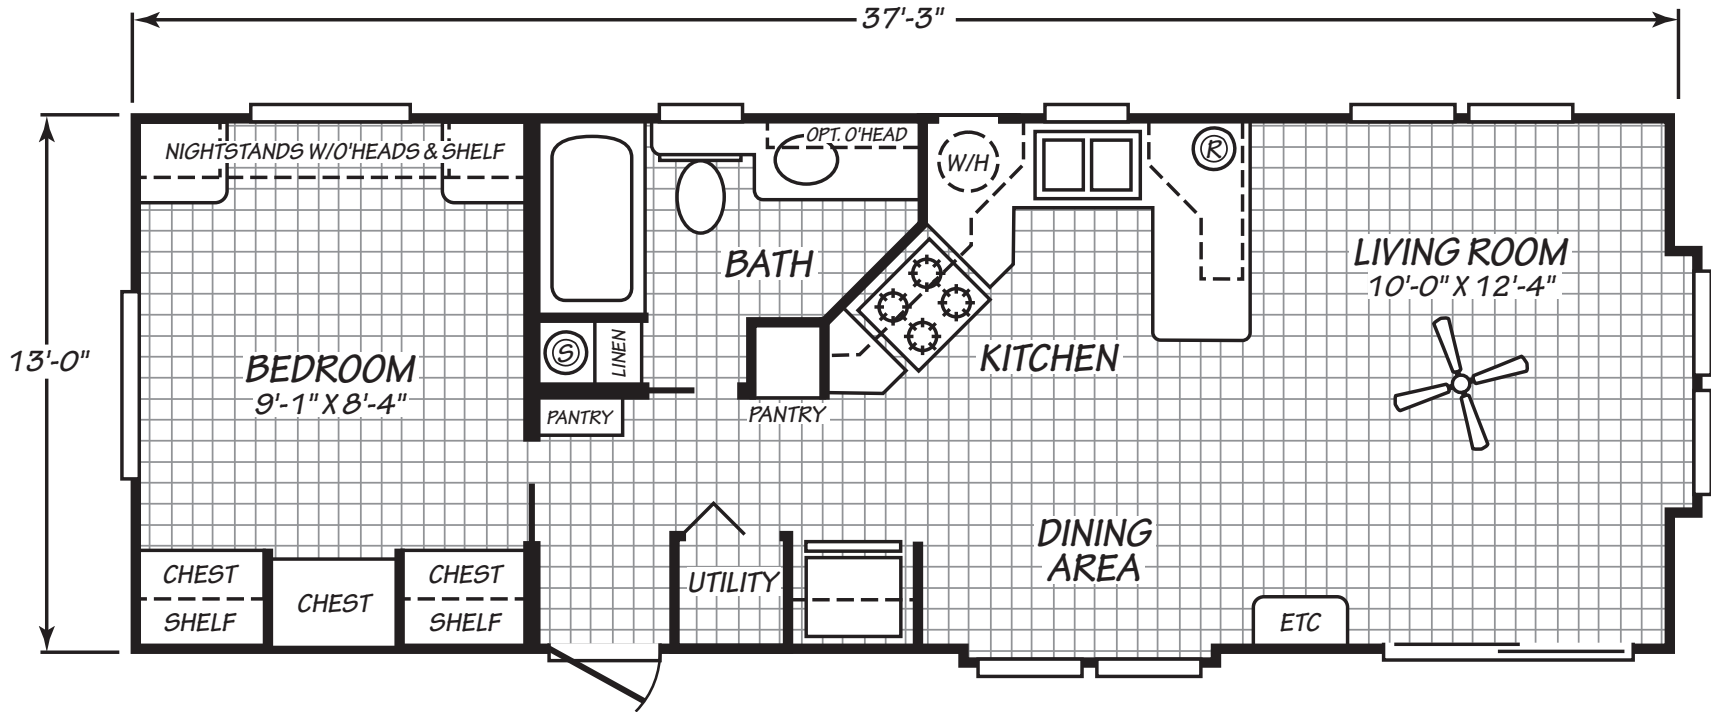

**lbsen**

Hawk Series

484 SQ. FT. (Approximate) 1 Bedroom, 1 Bath

Last Updated: 5-18-22

**FACTORY EXPO HOME CENTERS**  
931 NW 37th Ave.  
Ocala, Florida 34475

**MHFactoryDirect.com | 1-800-965-7521**

**IMPORTANT:** Alta Cima Corp reserves the right to modify, cancel or substitute products or features of this event at any time without prior notice or obligation. Pictures and other promotional materials are representative and may depict or contain floor plans, square footages, elevations, options, upgrades, extra design features, decorations, floor coverings, specialty light fixtures, custom paint and wall coverings, window treatments, landscaping, sound and alarm systems, furnishings, appliances, and other designer/decorator features and amenities that are not included as part of the home and/or may not be available at all locations. Home, pricing and community information is subject to change, and homes to prior sale, at any time without notice or obligation. ©2020 Alta Cima Corp. All rights reserved.