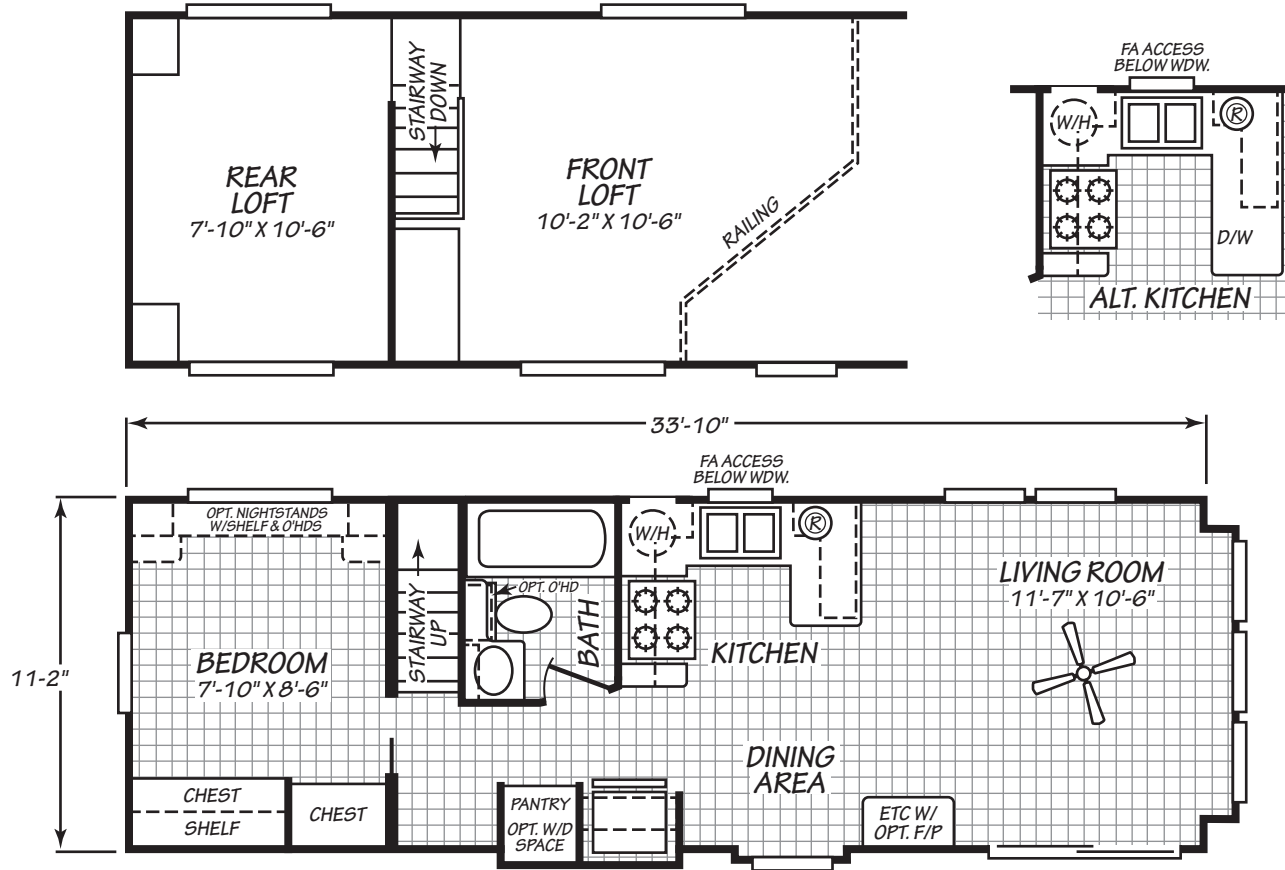

Hartridge

Seashore Cottage Series (ANSI)

377 SQ. FT. (Approximate) 1 Bedroom, 1 Bath

Last Updated: 4-20-22

FACTORY EXPO HOME CENTERS
 931 NW 37th Ave.
 Ocala, Florida 34475

MHFactoryDirect.com | 1-800-965-7521