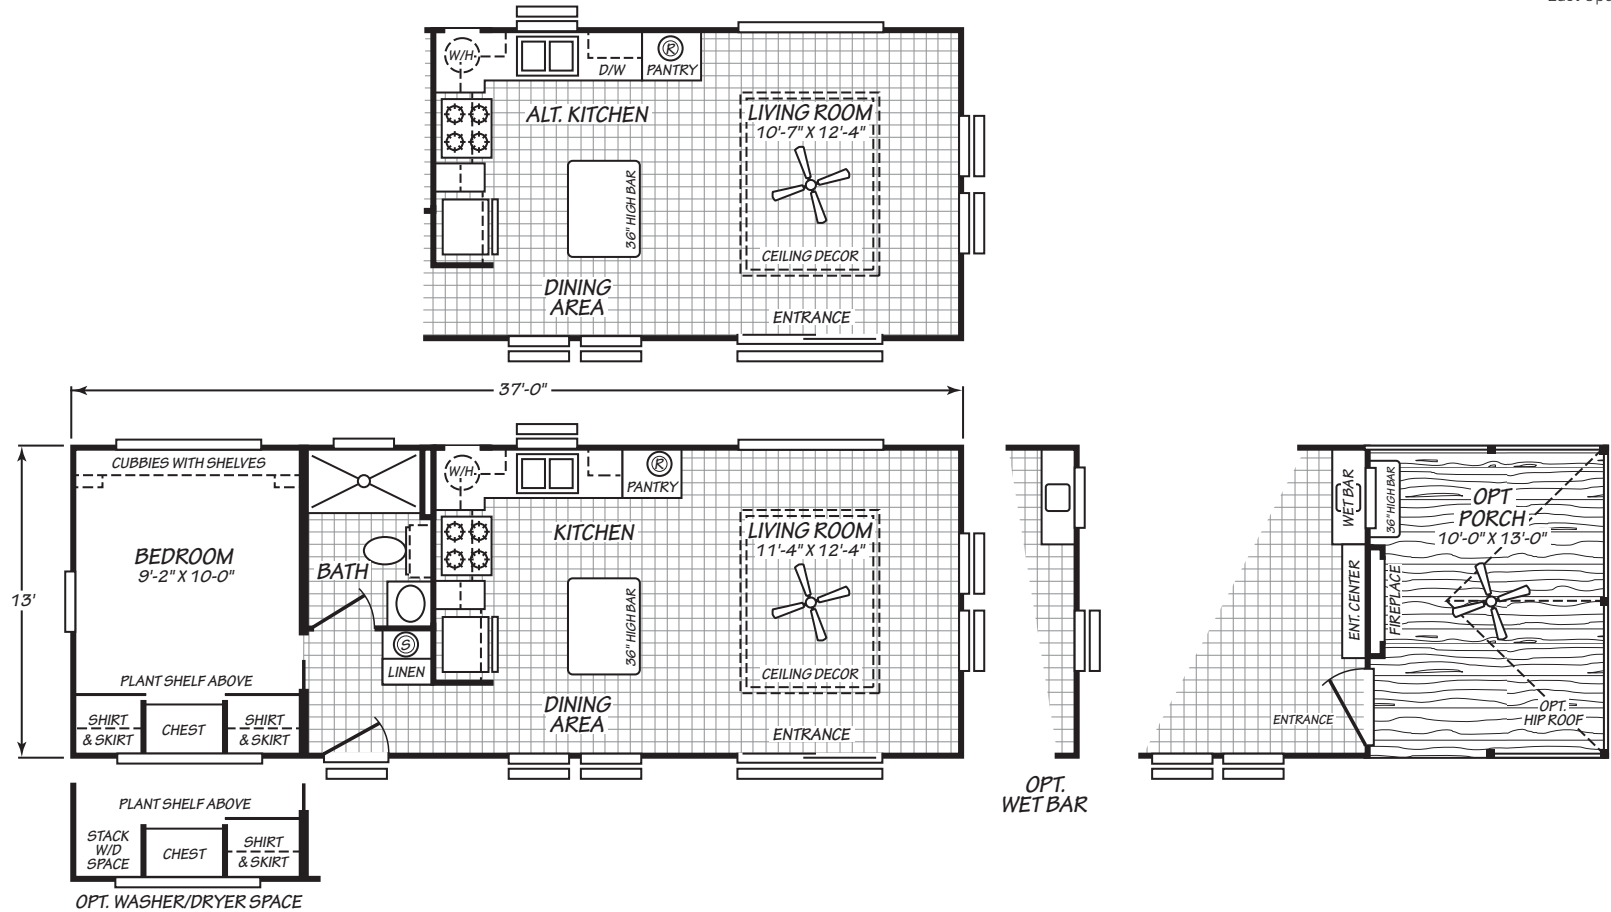

Harney

Lake Charles Series

481 SQ. FT. (Approximate) 1 Bedroom, 1 Bath

Last Updated: 4-20-22

FACTORY EXPO HOME CENTERS

931 NW 37th Ave.
Ocala, Florida 34475

MHFactoryDirect.com | 1-800-965-7521

IMPORTANT: Alta Cima Corp reserves the right to modify, cancel or substitute products or features of this event at any time without prior notice or obligation. Pictures and other promotional materials are representative and may depict or contain floor plans, square footages, elevations, options, upgrades, extra design features, decorations, floor coverings, specialty light fixtures, custom paint and wall coverings, window treatments, landscaping, sound and alarm systems, furnishings, appliances, and other designer/decorator features and amenities that are not included as part of the home and/or may not be available at all locations. Home, pricing and community information is subject to change, and homes to prior sale, at any time without notice or obligation. ©2020 Alta Cima Corp. All rights reserved.