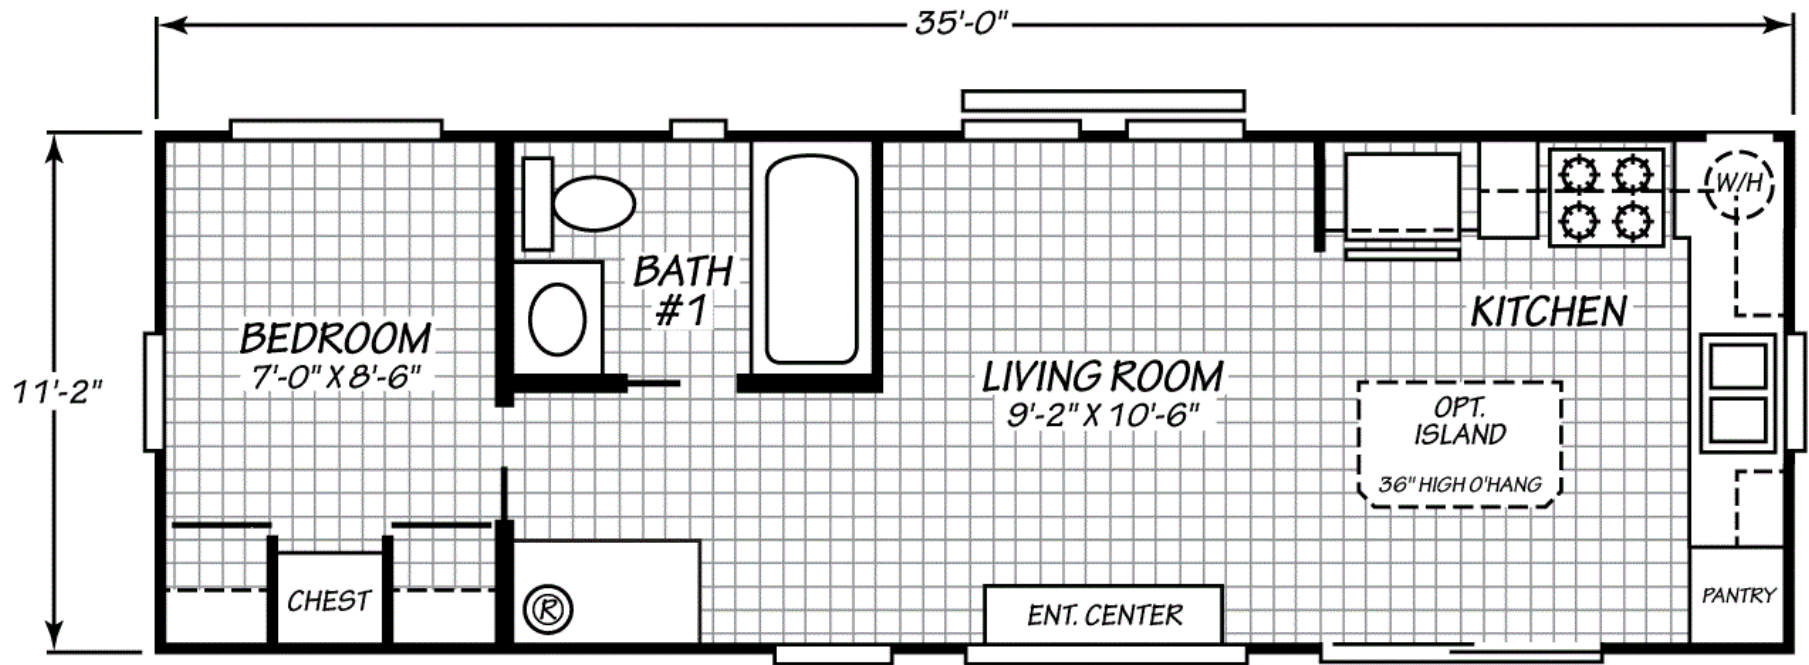

# Conrad

Eagle Non-Loft Series

390 SQ. FT. (Approximate) 1 Bedroom, 1 Bath

Last Updated: 8-25-23

**FACTORY EXPO HOME CENTERS**  
931 NW 37th Ave.  
Ocala, Florida 34475

**CE.ParkModelsDirect.com | 1-800-965-7521**