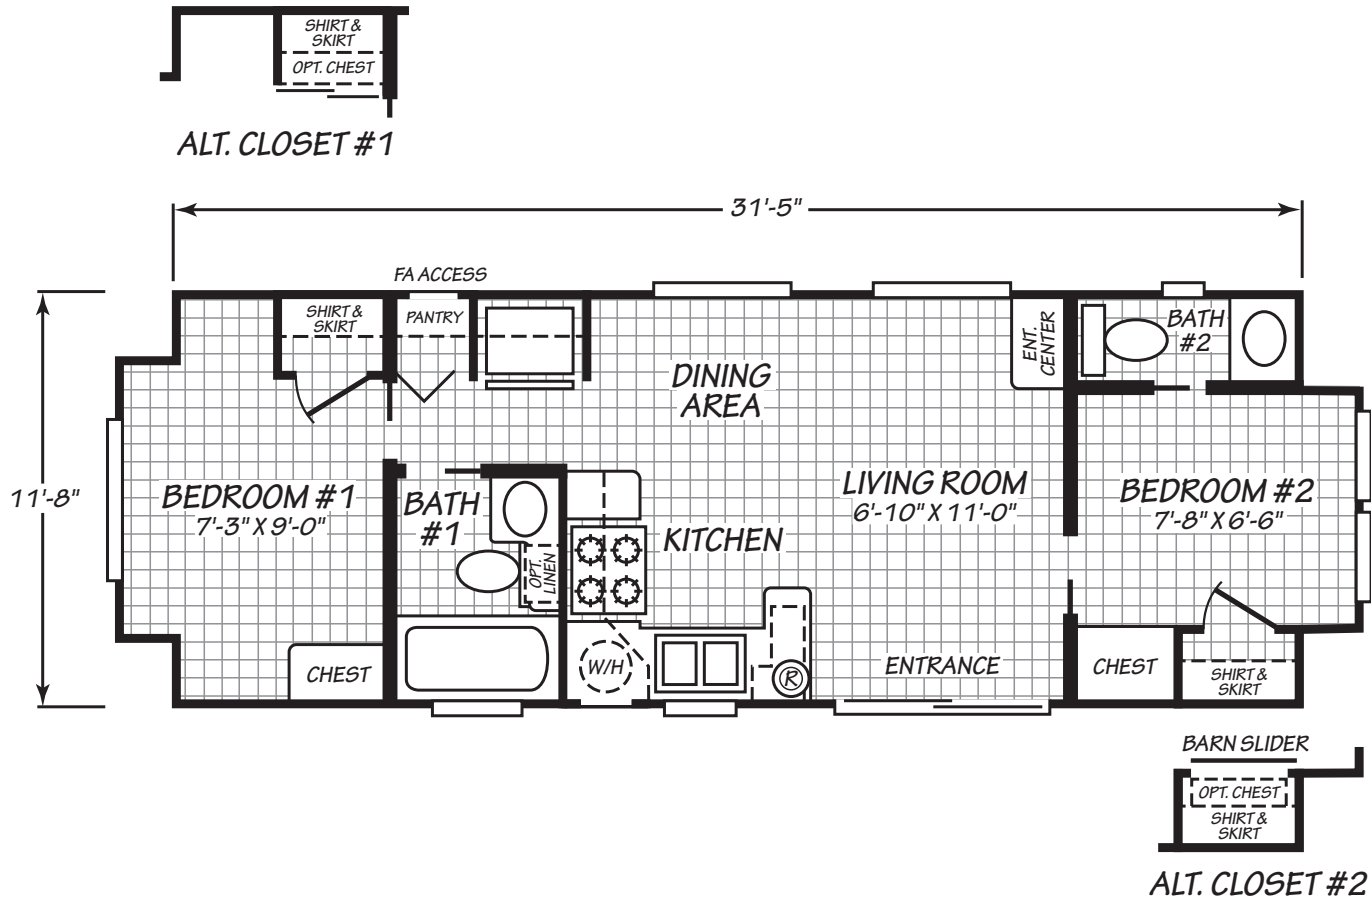

Cannon

Seashore Cottage Series (ANSI)

366 SQ. FT. (Approximate) 2 Bedroom, 1.5 Bath

Last Updated: 4-20-22

FACTORY EXPO HOME CENTERS
 931 NW 37th Ave.
 Ocala, Florida 34475

MHFactoryDirect.com | 1-800-965-7521