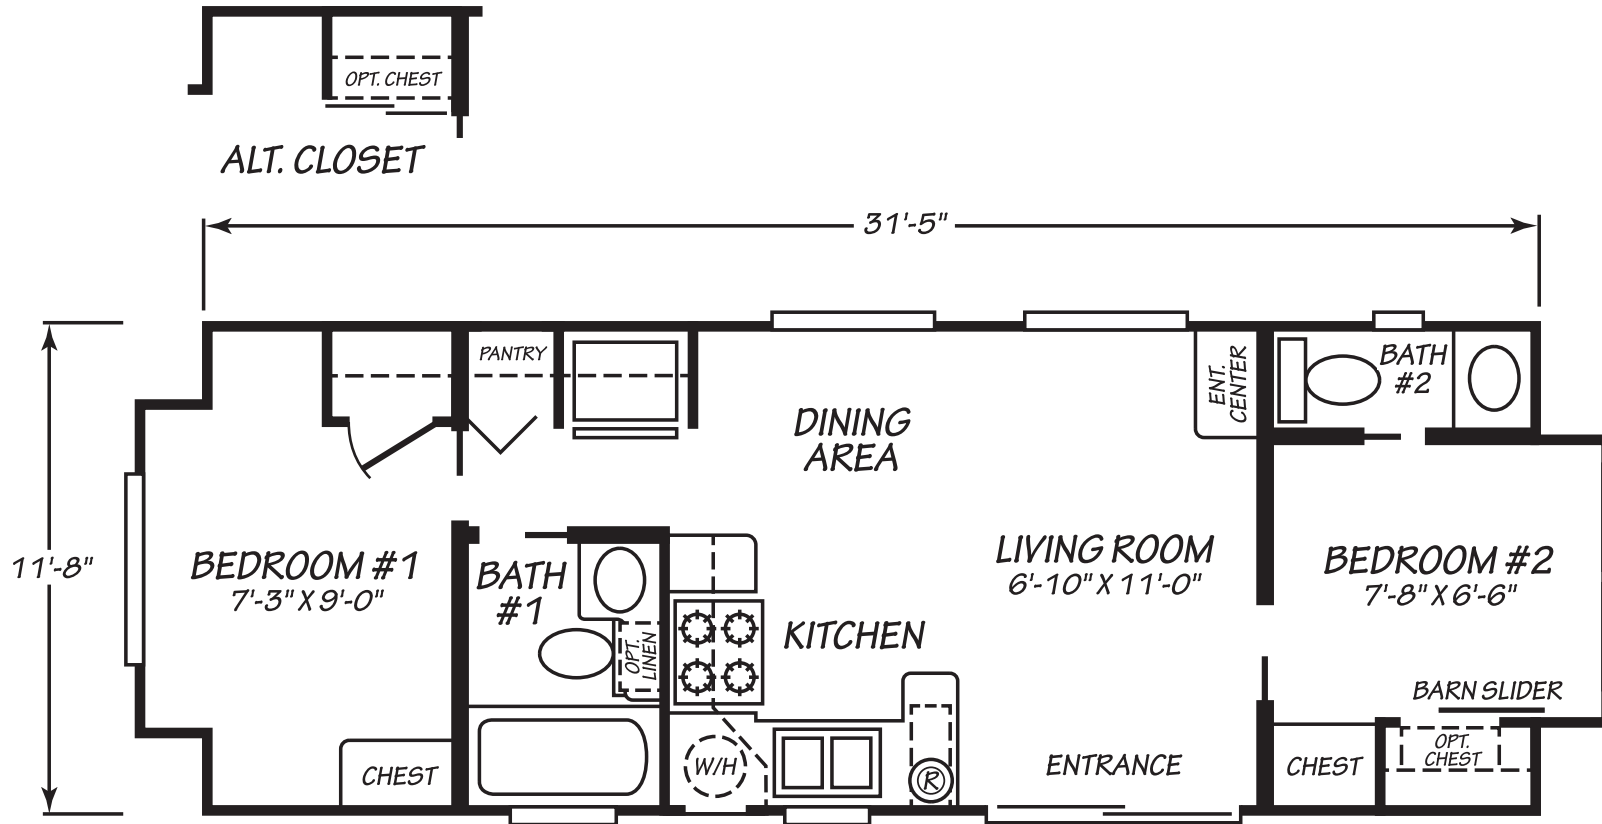

Cannon

Seashore Cottage Series (ANSI)

366 SQ. FT. (Approximate) 2 Bedroom, 1.5 Bath

Last Updated: 10-21-22

FACTORY EXPO HOME CENTERS
931 NW 37th Ave.
Ocala, Florida 34475

CE.ParkModelsDirect.com | 1-800-965-7521