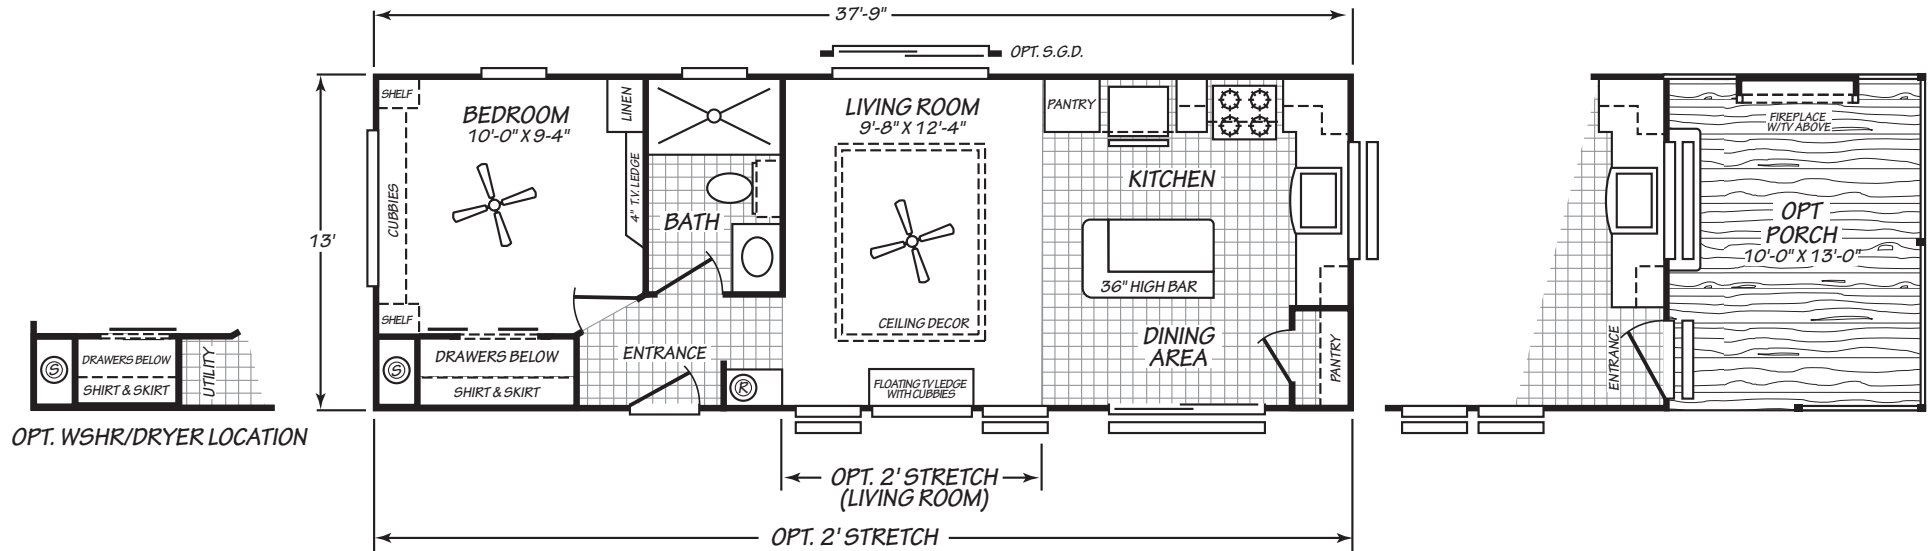

Arredondo

Lake Charles Series

491 SQ. FT. (Approximate) 1 Bedroom, 1 Bath

Last Updated: 10-13-21

FACTORY EXPO HOME CENTERS
 931 NW 37th Ave.
 Ocala, Florida 34475

MHFactoryDirect.com | 1-800-965-7521

IMPORTANT: Alta Cima Corp reserves the right to modify, cancel or substitute products or features of this event at any time without prior notice or obligation. Pictures and other promotional materials are representative and may depict or contain floor plans, square footages, elevations, options, upgrades, extra design features, decorations, floor coverings, specialty light fixtures, custom paint and wall coverings, window treatments, landscaping, sound and alarm systems, furnishings, appliances, and other designer/decorator features and amenities that are not included as part of the home and/or may not be available at all locations. Home, pricing and community information is subject to change, and homes to prior sale, at any time without notice or obligation. ©2020 Alta Cima Corp. All rights reserved.